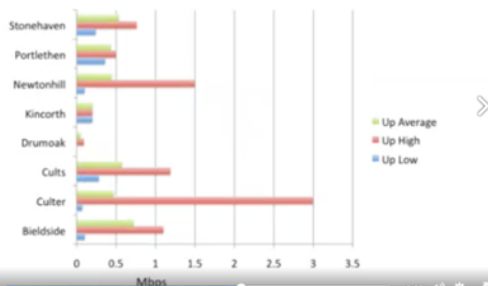

NKRCC SURVEY RESULT SLIDES

Survey response = 134

Current service providers

Download & Upload speed averages

DOWNLOAD speeds - average, lowest and highest

UPLOAD speeds – average, lowest and highest

Data table

AVERAGES	Down Low	Down High	Down Average	Up Low	Up High	Up Average
Bieldside	1	6.5	2.36	0.1	1.1	0.72
Culter	0.1	12	1.91	0.07	3	0.47
Cults	0.2	4.07	2.35	0.28	1.19	0.58
Drumoak	0.2	0.35	0.28	0	0.09	0.05
Kincorth	0.4	0.4	0.40	0.2	0.2	0.20
Newtonhill	0.114	6.45	2.09	0.1	1.5	0.44
Portlethen	2.9	4.2	3.55	0.36	0.5	0.43
Stonehaven	1.7	4.96	2.91	0.24	0.76	0.53