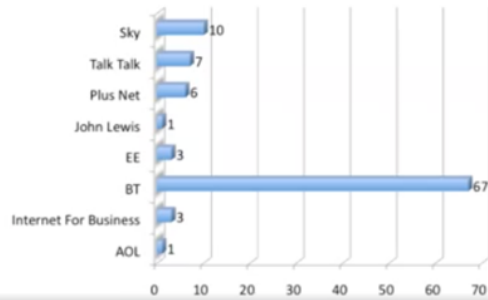

NKRCC SURVEY RESULT SLIDES

Survey response = 134

Current service providers

Download & Upload speed averages

DOWNLOAD speeds - average, lowest and highest

UPLOAD speeds – average, lowest and highest

Data table

AVERAGES	Down Low	Down High	Down Average	Up Low	Up High	Up Average
Bieldside	1	6.5	2.36	0.1	1.1	0.72
Culter	0.1	12	1.91	0.07	3	0.47
Cults	0.2	4.07	2.35	0.28	1.19	0.58
Drumoak	0.2	0.35	0.28	0	0.09	0.05
Kincorth	0.4	0.4	0.40	0.2	0.2	0.20
Newtonhill	0.114	6.45	2.09	0.1	1.5	0.44
Portlethen	2.9	4.2	3.55	0.36	0.5	0.43
Stonehaven	1.7	4.96	2.91	0.24	0.76	0.53