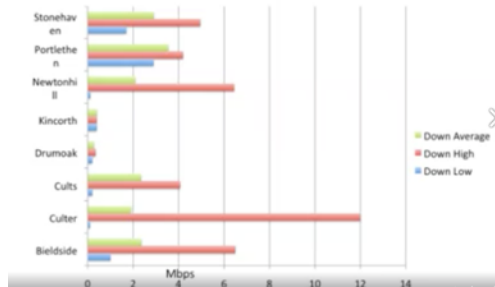

NKRCC SURVEY RESULT SLIDES

Survey response = 134

Current service providers

Download & Upload speed averages

DOWNLOAD speeds - average, lowest and highest

UPLOAD speeds – average, lowest and highest

Data table

AVERAGES	Down Low	Down High	Down Average	Up Low	Up High	Up Average
Bieldside	1	6.5	2.36	0.1	1.1	0.72
Culter	0.1	12	1.91	0.07	3	0.47
Cults	0.2	4.07	2.35	0.28	1.19	0.58
Drumoak	0.2	0.35	0.28	0	0.09	0.05
Kincorth	0.4	0.4	0.40	0.2	0.2	0.20
Newtonhill	0.114	6.45	2.09	0.1	1.5	0.44
Portlethen	2.9	4.2	3.55	0.36	0.5	0.43
Stonehaven	1.7	4.96	2.91	0.24	0.76	0.53