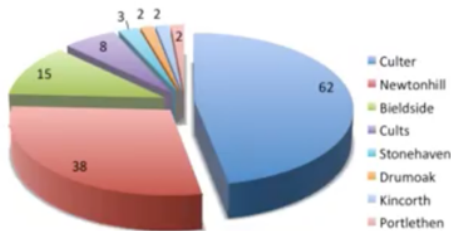

NKRCC SURVEY RESULT SLIDES

Survey response = 134

Current service providers

Download & Upload speed averages

DOWNLOAD speeds - average, lowest and highest

UPLOAD speeds – average, lowest and highest

Data table

AVERAGES	Down Low	Down High	Down Average	Up Low	Up High	Up Average
Bieldside	1	6.5	2.36	0.1	1.1	0.72
Culter	0.1	12	1.91	0.07	3	0.47
Cults	0.2	4.07	2.35	0.28	1.19	0.58
Drumoak	0.2	0.35	0.28	0	0.09	0.05
Kincorth	0.4	0.4	0.40	0.2	0.2	0.20
Newtonhill	0.114	6.45	2.09	0.1	1.5	0.44
Portlethen	2.9	4.2	3.55	0.36	0.5	0.43
Stonehaven	1.7	4.96	2.91	0.24	0.76	0.53