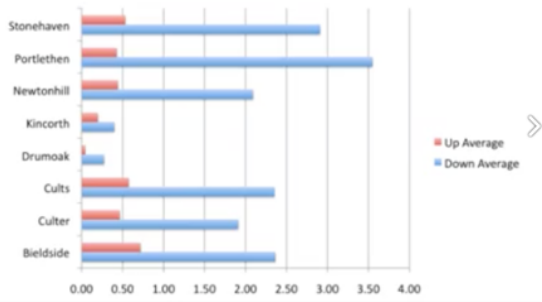

NKRCC SURVEY RESULT SLIDES

Survey response = 134

Current service providers

Download & Upload speed averages

DOWNLOAD speeds - average, lowest and highest

UPLOAD speeds – average, lowest and highest

Data table

AVERAGES	Down Low	Down High	Down Average	Up Low	Up High	Up Average
Bieldside	1	6.5	2.36	0.1	1.1	0.72
Culter	0.1	12	1.91	0.07	3	0.47
Cults	0.2	4.07	2.35	0.28	1.19	0.58
Drumoak	0.2	0.35	0.28	0	0.09	0.05
Kincorth	0.4	0.4	0.40	0.2	0.2	0.20
Newtonhill	0.114	6.45	2.09	0.1	1.5	0.44
Portlethen	2.9	4.2	3.55	0.36	0.5	0.43
Stonehaven	1.7	4.96	2.91	0.24	0.76	0.53